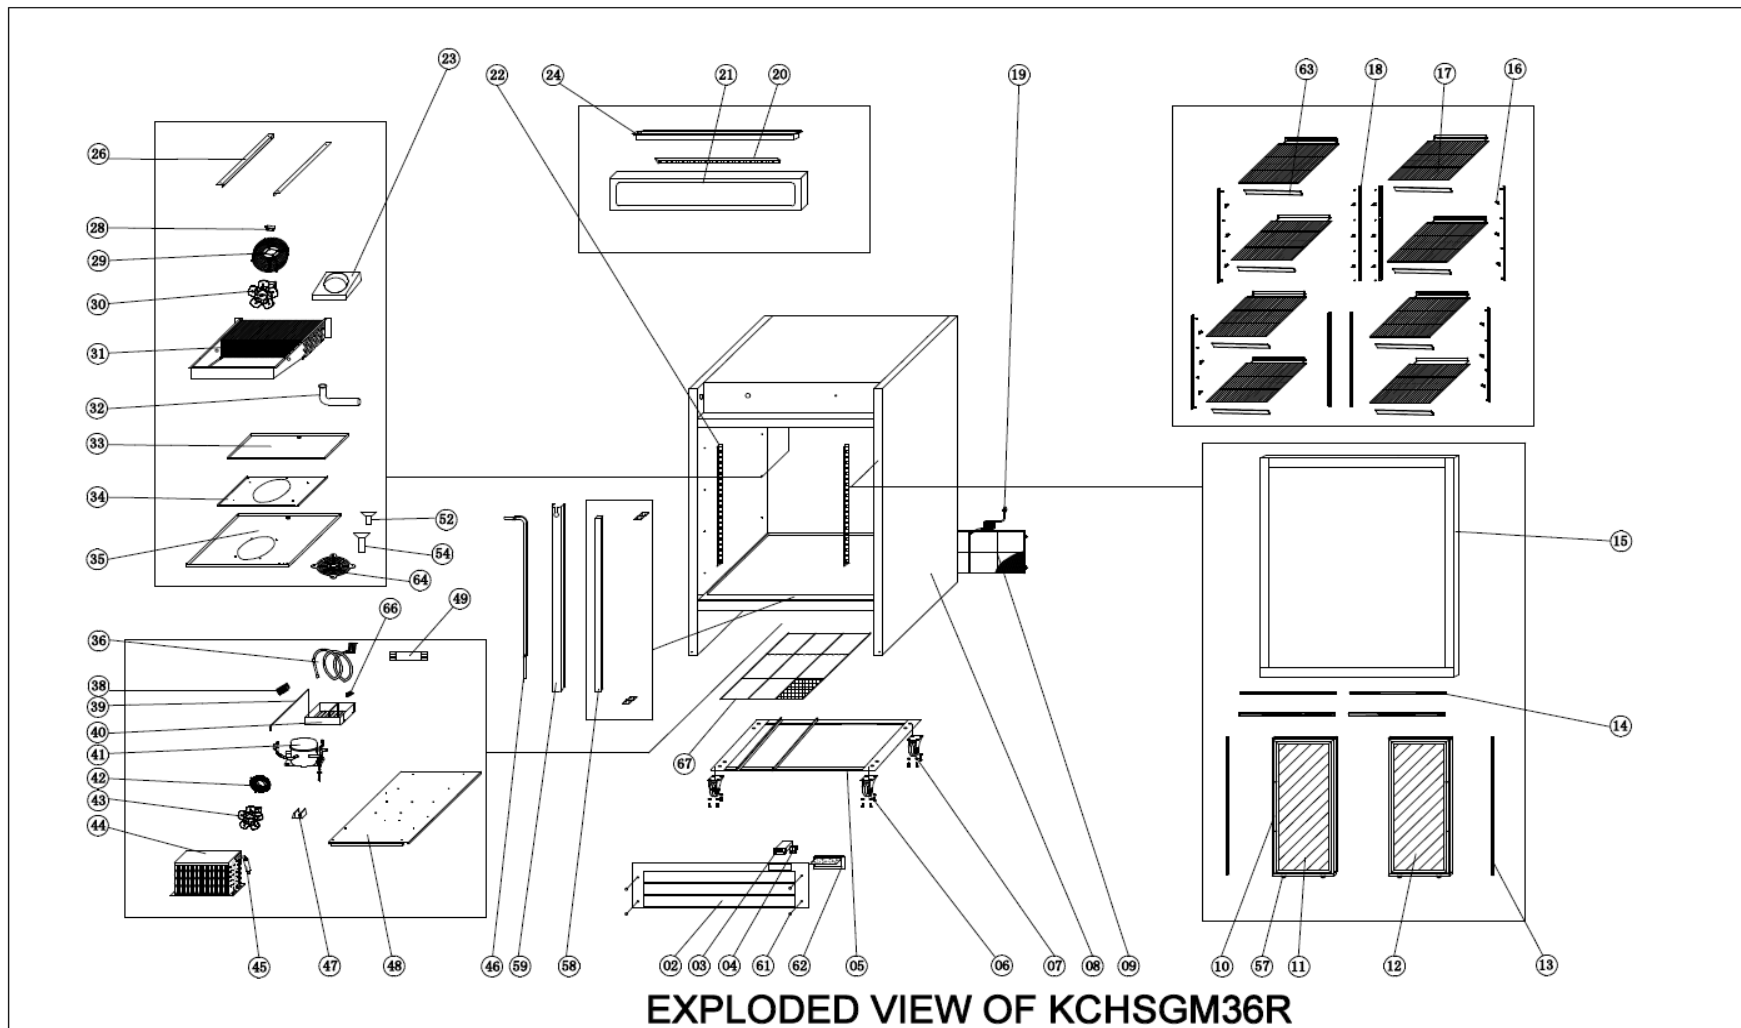

45	FILTER DRIER	ALL	1PC	0USG66	KCHSGM36R	738318
45a	CAPILLARY	ALL	1PC	0USL42	KCHSGM36R	738318
46	VERTICAL SUCTION PIPE+CAPILLARY A	ALL	1PC	0USI22	KCHSGM36R	738318
47	DRIER SUPPORT	ALL	1PC	0USI78	KCHSGM36R	738318
48	UNIT BOARD	ALL	1PC	0USK38	KCHSGM36R	738318
49	LED POWER SUPPLIER	ALL	1PC	0USH35	KCHSGM36R	738318
52	Internal Water Pipe Nut	ALL	1PC	096261	KCHSGM36R	738318
54	DRAIN PIPE(B EXT)	ALL	1PC	096263	KCHSGM36R	738318
57	DOOR PULLEY	ALL	4PCS	0USDIY	KCHSGM36R	738318
58	GIRDER	ALL	1PCS	0USDKB	KCHSGM36R	738318
59	SUCTION PIPE COVER	ALL	1PC	0USH83	KCHSGM36R	738318
61	PLASTIC CAP	ALL	4PCS	0USDT4	KCHSGM36R	738318
62	THERMOSTAT COVER	ALL	1PC	0USJ39	KCHSGM36R	738318
63	LABEL SUPPORT	ALL	8PCS	0USDT7	KCHSGM36R	738318
64	Fan Grill	ALL	1PC	0USG62	KCHSGM36R	738318
66	DRAIN FIXER	ALL	1PC	0USN75	KCHSGM36R	738318
67	Bottom Seal Grill	ALL	1PC	0USDWE	KCHSGM36R	738318

EXPLODED VIEW OF KCHSGM36R